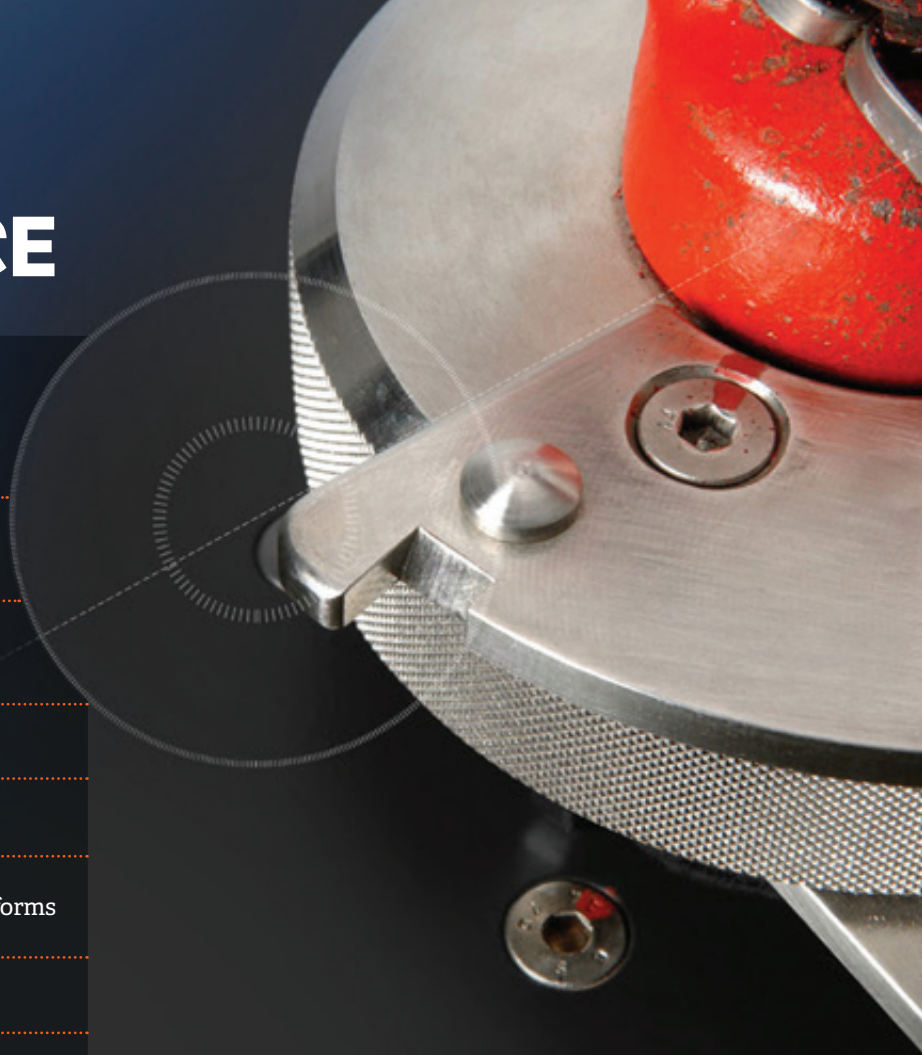

TOTAL WEIGHT
AirTEP 53 kg
SeaTEP 85 kg

TRANSPORTATION AND STORAGE
Collapsible

USER FRIENDLINESS
Minimum training required for passengers

QUALIFICATION
Designed and approved for various helicopter platforms
Compliant with international regulations

ENVIRONMENTAL RANGE
-30°c to +50°c

SEA-WATER RESISTANT AND FIREPROOF

AirTEP MILITARY

APPLICATIONS

The system is used in military extraction or rescue operations, typically when helicopters cannot land.

Extracting people one by one is highly risky especially when times and conditions are at the worst. AirTEP protocol is quicker and safer.